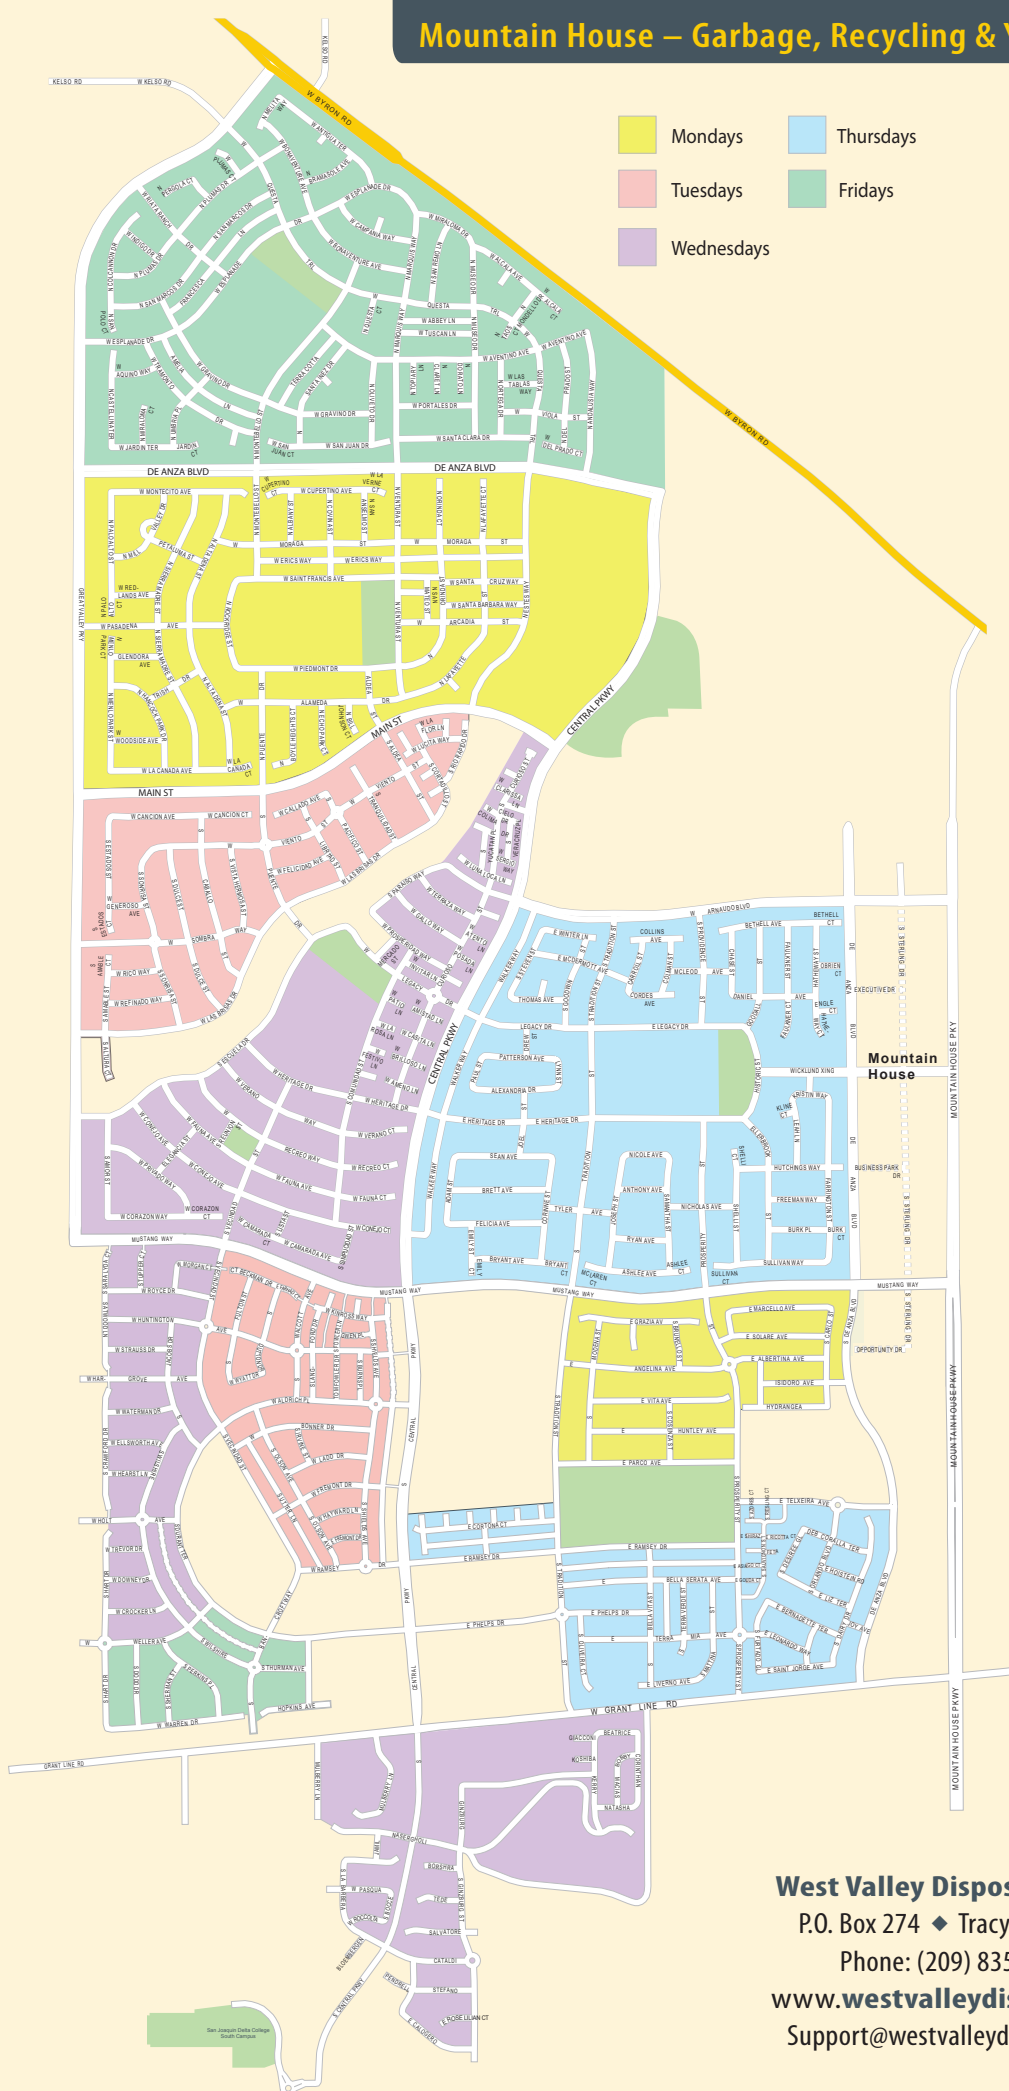

Mountain House Collection Schedule – 2022

Recycling Weeks are Shaded Blue. Place your Green Trash Cart & Blue Recycling Cart at the curb by 5:00 am.

Yard & Garden Weeks are Shaded Green. Place your Green Trash Cart & Brown Yard & Garden Waste Cart at the curb by 5:00 am.

JANUARY 2022

	Sun	Mon	Tue	Wed	Thu	Fri	Sat
Y/G							1
R	2	3	4	5	6	7	8
Y/G	9	10	11	12	13	14	15
R	16	17	18	19	20	21	22
Y/G	23	24	25	26	27	28	29
R	30	31					

FEBRUARY 2022

	Sun	Mon	Tue	Wed	Thu	Fri	Sat
R			1	2	3	4	5
Y/G	6	7	8	9	10	11	12
R	13	14	15	16	17	18	19
Y/G	20	21	22	23	24	25	26
R	27	28					

MARCH 2022

	Sun	Mon	Tue	Wed	Thu	Fri	Sat
R			1	2	3	4	5
Y/G	6	7	8	9	10	11	12
R	13	14	15	16	17	18	19
Y/G	20	21	22	23	24	25	26
R	27	28	29	30	31		

APRIL 2022

	Sun	Mon	Tue	Wed	Thu	Fri	Sat
R						1	2
Y/G	3	4	5	6	7	8	9
R	10	11	12	13	14	15	16
Y/G	17	18	19	20	21	22	23
R	24	25	26	27	28	29	30

MAY 2022

	Sun	Mon	Tue	Wed	Thu	Fri	Sat
Y/G	1	2	3	4	5	6	7
R	8	9	10	11	12	13	14
Y/G	15	16	17	18	19	20	21
R	22	23	24	25	26	27	28
Y/G	29	30	31				

JUNE 2022

	Sun	Mon	Tue	Wed	Thu	Fri	Sat
Y/G				1	2	3	4
R	5	6	7	8	9	10	11
Y/G	12	13	14	15	16	17	18
R	19	20	21	22	23	24	25
Y/G	26	27	28	29	30		

JULY 2022

	Sun	Mon	Tue	Wed	Thu	Fri	Sat
Y/G						1	2
R	3	4	5	6	7	8	9
Y/G	10	11	12	13	14	15	16
R	17	18	19	20	21	22	23
Y/G	24	25	26	27	28	29	30
R	31						

AUGUST 2021

	Sun	Mon	Tue	Wed	Thu	Fri	Sat
R		1	2	3	4	5	6
Y/G	7	8	9	10	11	12	13
R	14	15	16	17	18	19	20
Y/G	21	22	23	24	25	26	27
R	28	29	30	31			

SEPTEMBER 2022

	Sun	Mon	Tue	Wed	Thu	Fri	Sat
R					1	2	3
Y/G	4	5	6	7	8	9	10
R	11	12	13	14	15	16	17
Y/G	18	19	20	21	22	23	24
R	25	26	27	28	29	30	

OCTOBER 2022

	Sun	Mon	Tue	Wed	Thu	Fri	Sat
R							1
Y/G	2	3	4	5	6	7	8
R	9	10	11	12	13	14	15
Y/G	16	17	18	19	20	21	22
R	23	24	25	26	27	28	29
Y/G	30	31					

NOVEMBER 2022

	Sun	Mon	Tue	Wed	Thu	Fri	Sat
Y/G			1	2	3	4	5
R	6	7	8	9	10	11	12
Y/G	13	14	15	16	17	18	19
R	20	21	22	23	24*	25*	26
Y/G	27	28	29	30			

DECEMBER 2022

	Sun	Mon	Tue	Wed	Thu	Fri	Sat
Y/G					1	2	3
R	4	5	6	7	8	9	10
Y/G	11	12	13	14	15	16	17
R	18	19	20	21	22	23	24
Y/G	25	26	27	28	29	30	31

Locate your neighborhood on the map (see reverse).

The corresponding color on the calendar indicates your garbage collection day.

*If your collection day falls on Thanksgiving Day, service will be delayed one day.

Thanksgiving will delay Thursday service to Friday, 11/25/22. Regular service will resume Monday, 11/28/22.

WEST VALLEY
DISPOSAL AND RECYCLING SERVICES

West Valley Disposal & Recycling Service
P.O. Box 274 ♦ Tracy, CA 95378
Phone: (209) 835-3639
www.westvalleydisposal.com
Support@westvalleydisposal.com

Mountain House – Garbage, Recycling & Yard Waste

- Mondays
- Thursdays
- Tuesdays
- Fridays
- Wednesdays

West Valley Disposal Service
P.O. Box 274 ♦ Tracy, CA 95378
Phone: (209) 835-3639
www.westvalleydisposal.com
Support@westvalleydisposal.com